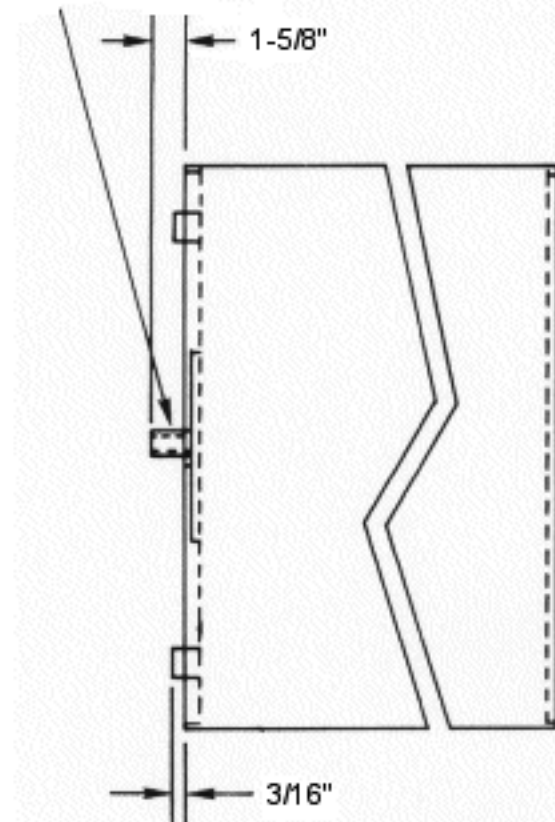

DETAIL C2

CENTERED LOW PROFILE

3/8" - 16 THD
1/2" DEEP (4)

3/4" - 16 THD

1-5/8"

3/16"