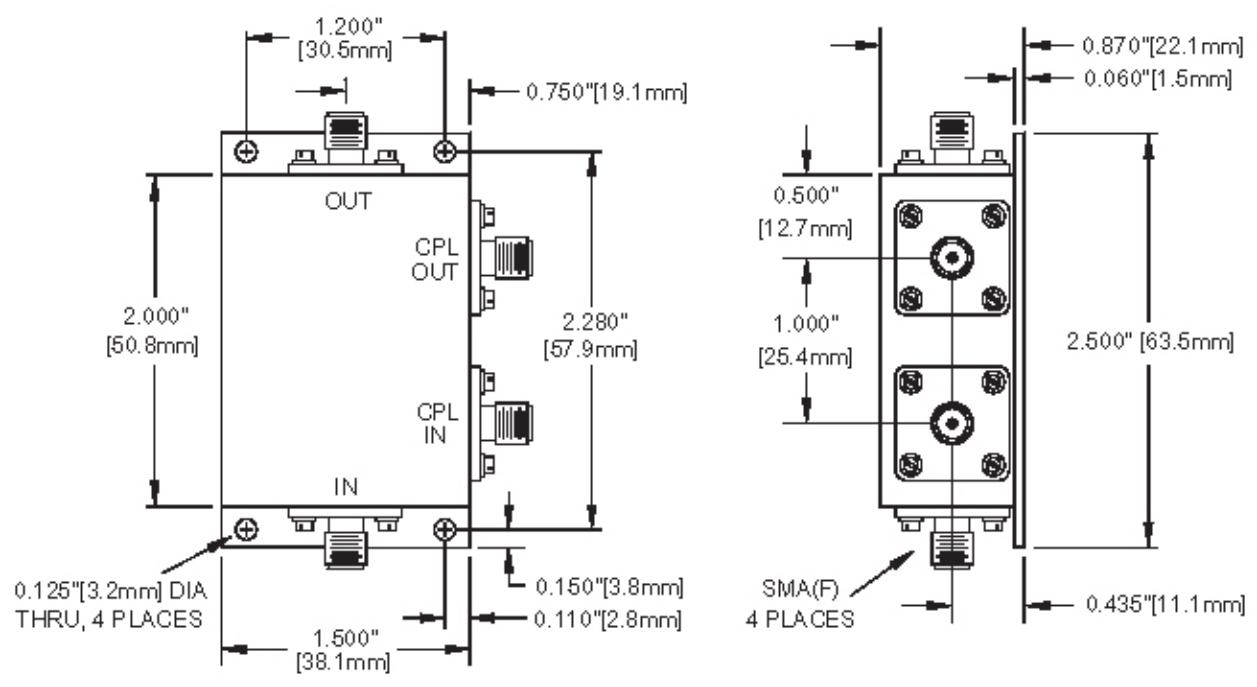

Outline Drawing (Dual Directional Coupler)

Weight
2.9 oz [82.2 g]