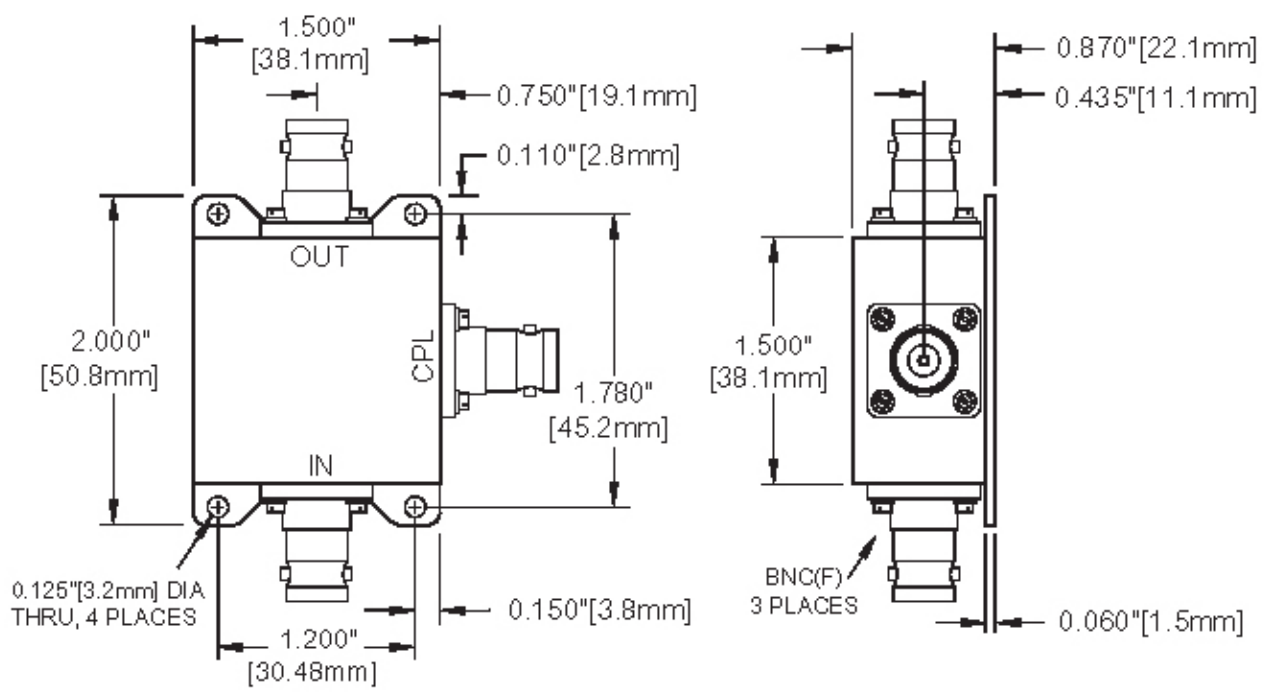

Outline Drawing
(Directional Coupler)

Weight
2.80 oz [79.4 g]