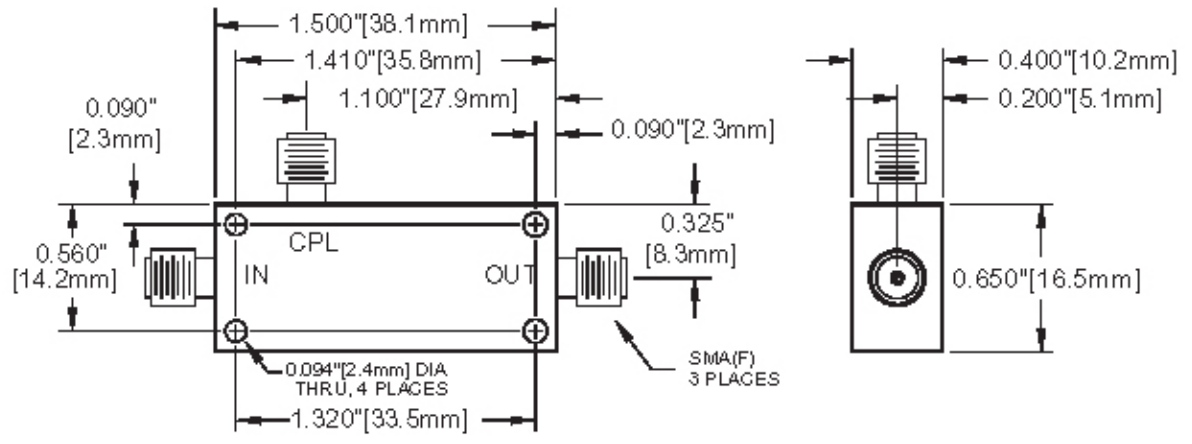

Outline Drawing
(Directional Coupler)

Fig. 4

Weight
0.6 oz [17 g]