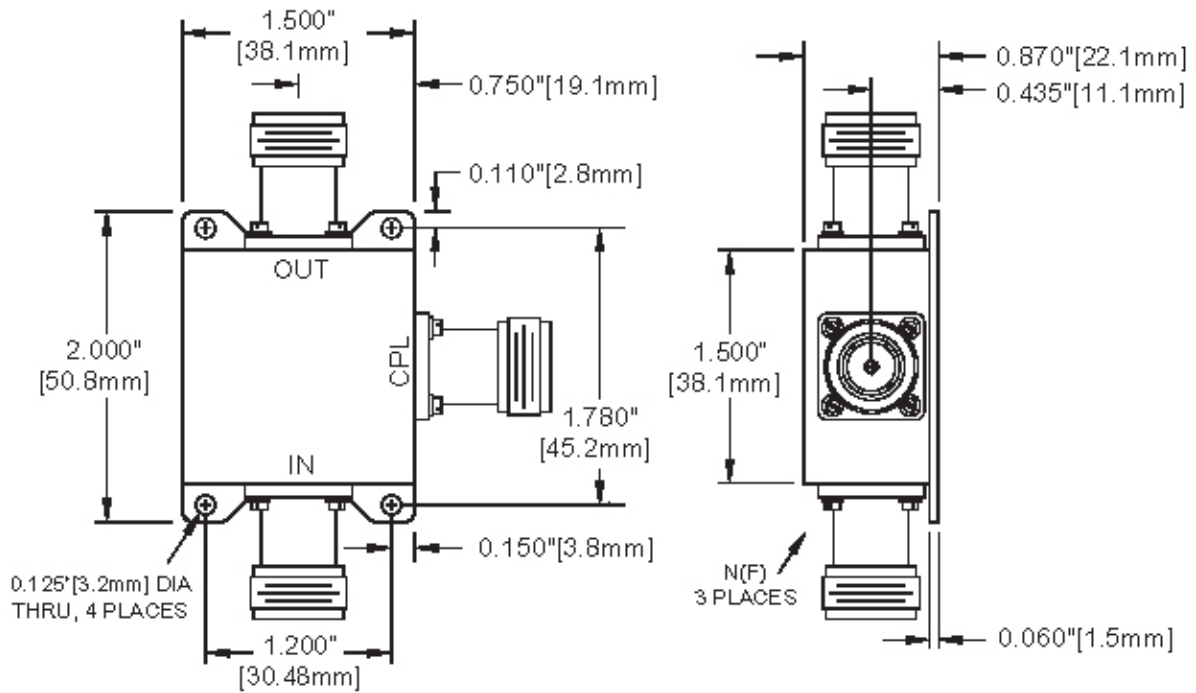

Outline Drawing (Directional Coupler)

Weight
3.7 oz [105 g]