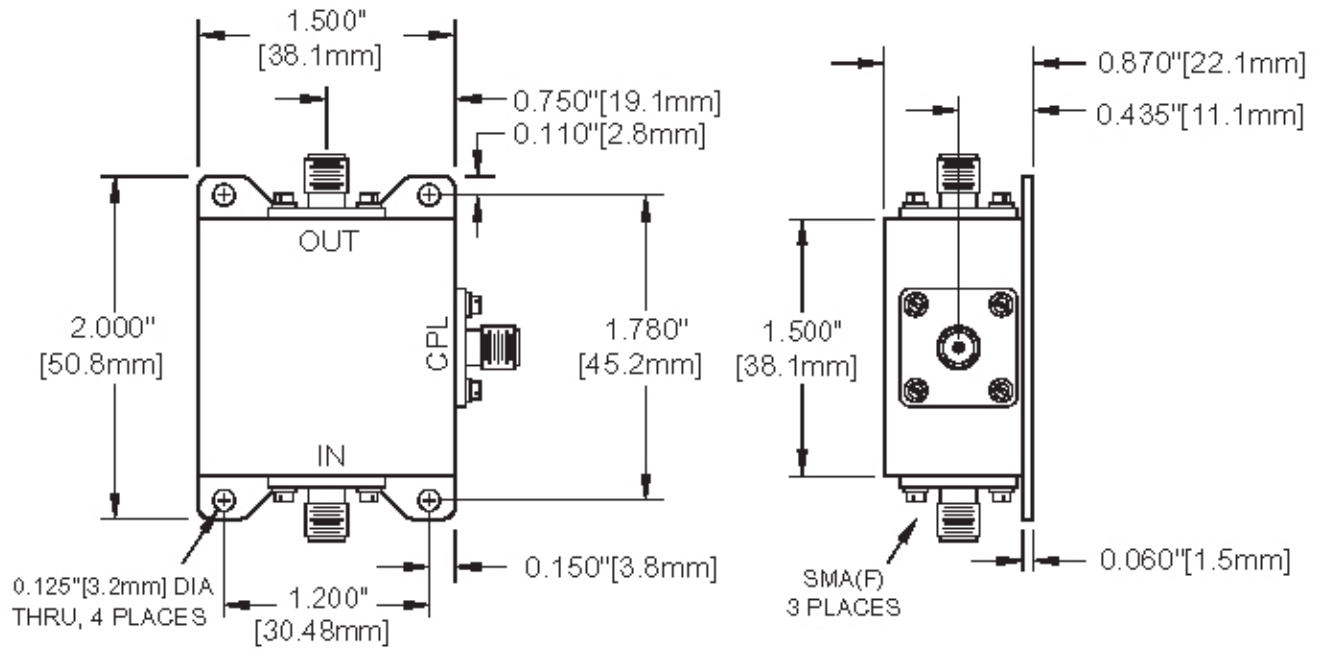

Outline Drawing (Directional Coupler)

Weight
2.1 oz [60 g]