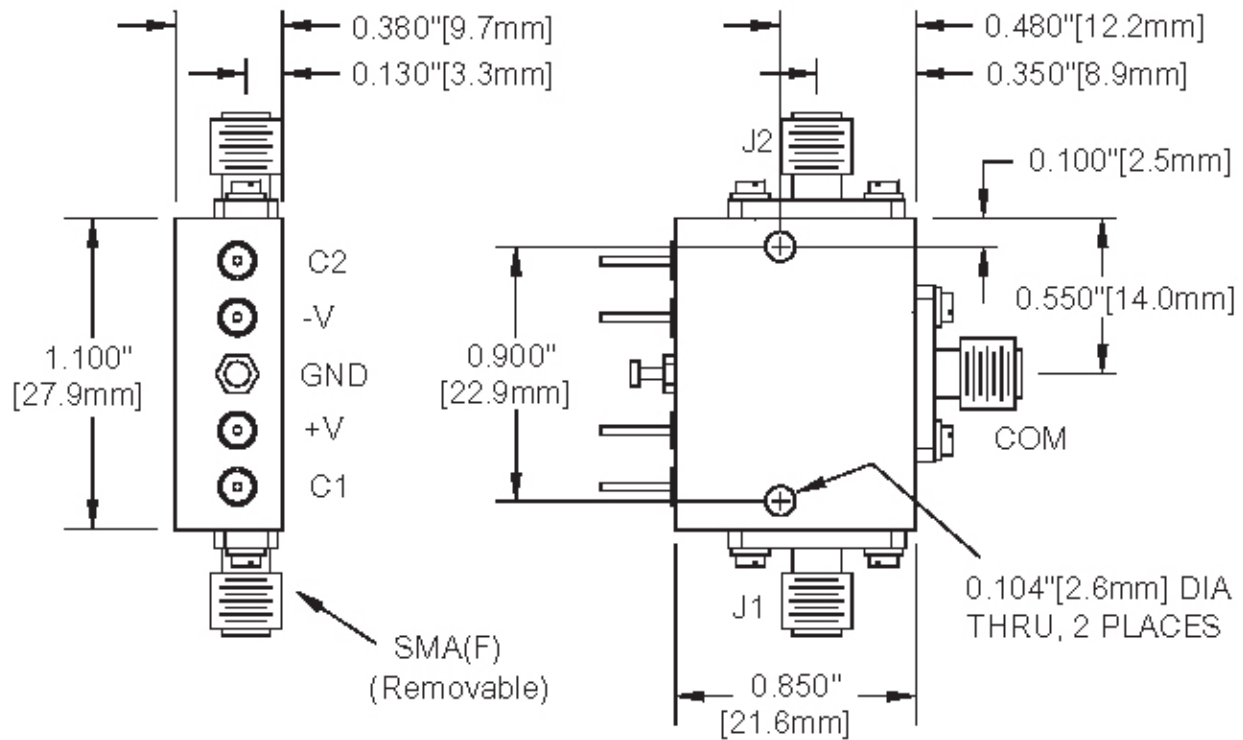

Outline Drawing (SP2T)

Fig. 1

Weight
0.7 oz