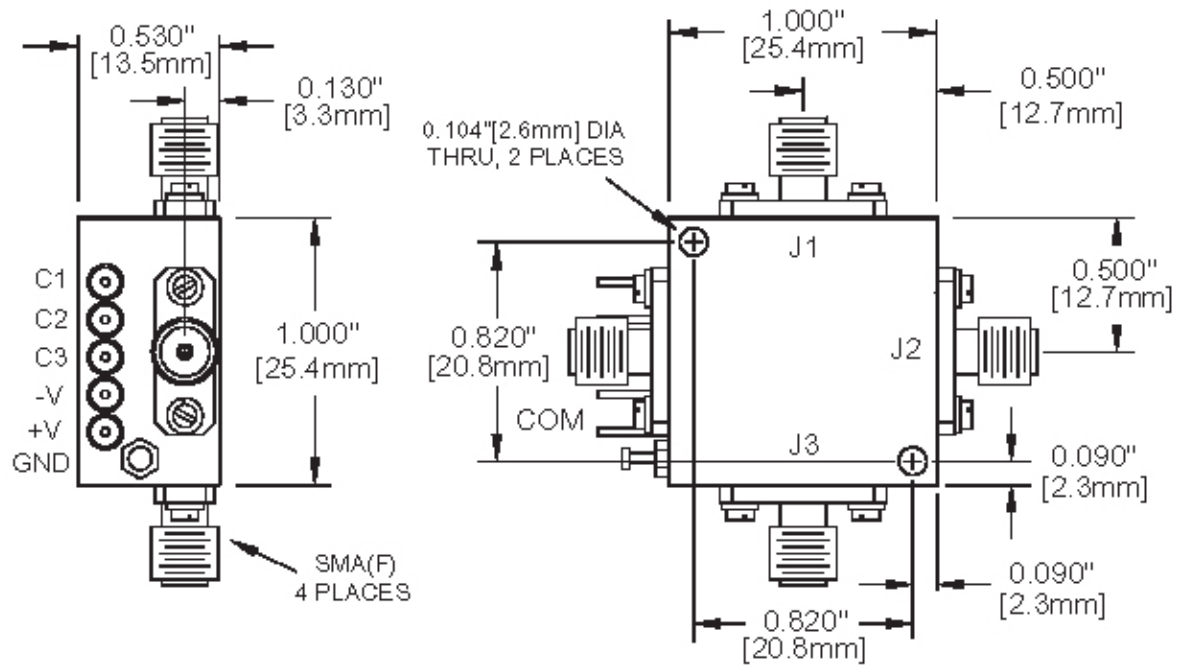

Outline Drawing (SP3T Radial)

Fig. 3

Weight	
1.0 oz	[28.4 g]