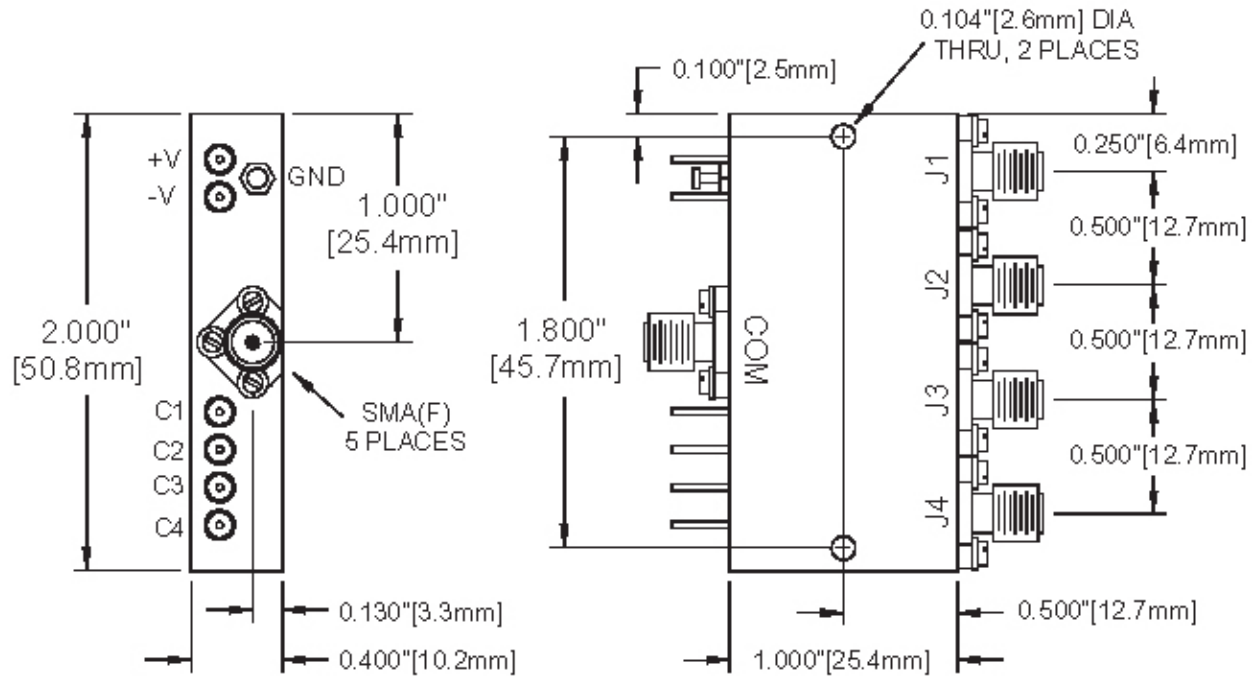

Outline Drawing (SP4T)

Fig. 1

Weight
1.3 oz