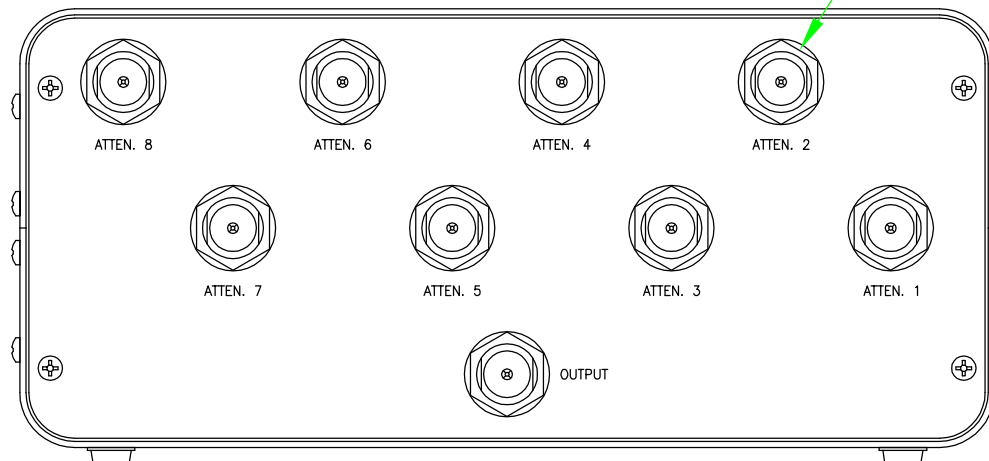

N FEMALE  
9-PLACES

REAR VIEW

KNOB DETAIL

NOTE: SEE JFW DRAWING 092-6576 FOR BLOCK DIAGRAM

REV	ECN	DATE	BY	APPR		
-	ISSUED	5-27-10	TEZ	TRS		
					 <b>JFW INDUSTRIES, INC.</b> www.jfwindustries.com PH: 317-887-1340	
					MATERIAL	ALUMINUM ALLOY
					FINISH	BLACK PAINT/FRONT & REAR: LIGHT GRAY PAINT
					MODEL	50AA-096
					SCALE	1/2
					DESCRIPTION	ATTENUATOR ASSEMBLY
					TOLERANCES	.XX±.010 .XXX±.005 XX'±.5'
					DWG #	092-6575
					PROPRIETARY INFORMATION	ALL SURFACES ARE TO BE FREE OF BURRS, PITS, & SCRATCHES