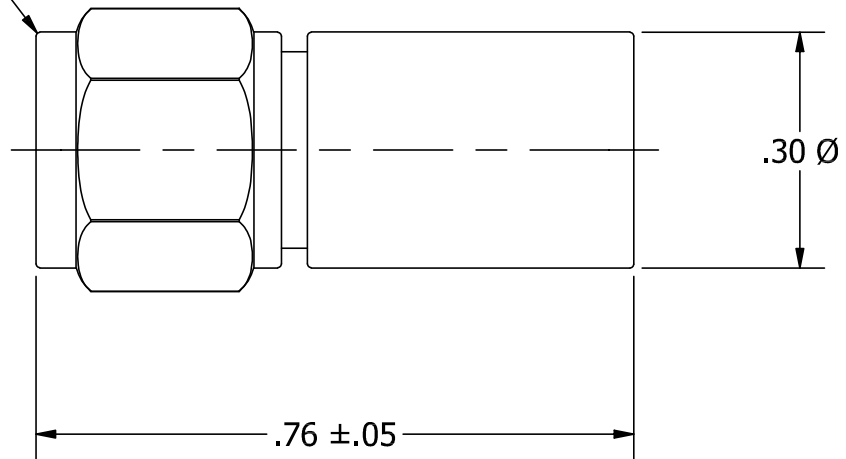

2.4mm MALE

REV	ECN	DATE	BY	APPR
-	ISSUED	6-2-16	JZ	TRS
A	27838	6-2-17	TEZ	TEZ
B	30548	7-17-20	TEZ	TEZ

JFW INDUSTRIES, INC.

www.jfwindustries.com

PH: 317-887-1340

MATERIAL	PROPRIETARY INFORMATION
FINISH	ALL SURFACES ARE TO BE FREE OF BURRS, PITS & SCRATCHES
MODEL	TOLERANCES
50T-XXX	.XX±.010 .XXX±.005 XX°±.5°
DESCRIPTION	DWG #
TERMINATION	092-8644

SCALE 4x